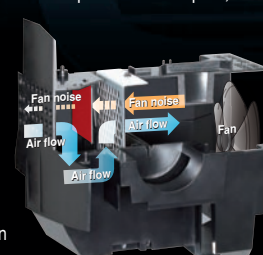

User Friendly

Ultra - quiet 26dBA Operation

The fan noise from a projector can be annoying during a presentation or videoconference. But with the adoption of a hermetically sealed color wheel and improved air duct path, that's a thing of the past. The WD3300U and XD3200U have a significantly low fan noise of only 26dBA (lamp in Low mode). As a result, audiences can enjoy presentations and conferences with the distraction of projector noise.

The air duct flow design has been improved so that fan noise doesn't interfere with the intake-air flow. Additionally, the fan noise is blocked from direct exit, realizing a significant reduction in operation noise.

User Logo Projection

A user-created image (logo, picture, etc.) can be loaded into the projector and used as the start-up image or the stand-by screen.