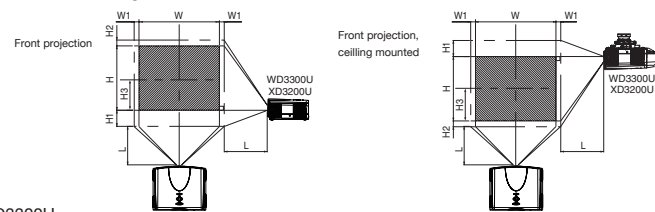

Screen Size and Projection Distance / Optional Lenses

Refer to the following table to determine the screen size.