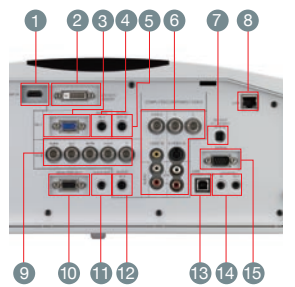

Input and Output Terminals