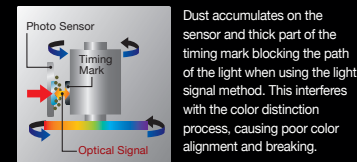

Previous color wheel illustration