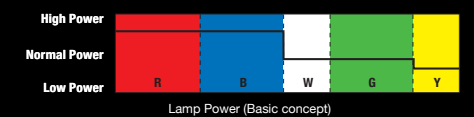

The New WD3300U and XD3200U Comfort Redefined

Large-screen reproduction of high-quality images. Breathtaking and powerful. But image quality is not the only improvement to our large-screen projectors. Mitsubishi Electric's new projectors are designed for easy installation and maintenance, superior operability and a comfortable viewing experience. Welcome to the future of high-lumen projectors.

New **WD3300U** 4000 lm WXGA
XD3200U 4500 lm XGA

Operation simplified with Mitsubishi Electric's user-friendly design

Low Maintenance & High Durability

New Color Wheel System

Dust can easily accumulate on the color wheel sensors of previous models. But the sensor is now mounted in the rotary shaft motor casing, which is almost fully enclosed, making it much less likely for dust to collect on the sensor.

Previous color wheel illustration

New color wheel illustration

Filter free

DLP™ projectors are structurally airtight, therefore an intake filter is unneeded, eliminating filter changing and lowering costs.

Long 4000hr Lamp Life

The WD3300U/XD3200U has a lamp temperature controlling system that enables a lamp life of up to 4000hours.*1 Long-life lamps make dramatic reductions in overall cost of ownership by reducing the frequency of lamp replacement.

Side Access Lamp & Center Lens Designs

The lamp can be accessed from the side of the projector, simplifying the replacement process, as the projector does not have to be turned around when sitting on a shelf or turned over when suspended from the ceiling. The center-set lens design makes set-up easy since the projector lens need only to be aligned with the center of the screen.

New Lamp Drive System