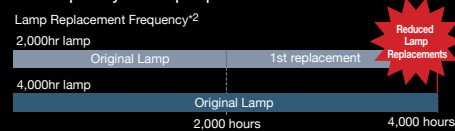

The New WD3300U and XD3200U Comfort Redefined

Large-screen reproduction of high-quality images. Breathtaking and powerful. But image quality is not the only improvement to our large-screen projectors. Mitsubishi Electric's new projectors are designed for easy installation and maintenance, superior operability and a comfortable viewing experience. Welcome to the future of high-lumen projectors.

New **WD3300U** 4000 lm WXGA
XD3200U 4500 lm XGA

Operation simplified with Mitsubishi Electric's user-friendly design

Low Maintenance & High Durability

New Color Wheel System

Dust can easily accumulate on the color wheel sensors of previous models. But the sensor is now mounted in the rotary shaft motor casing, which is almost fully enclosed, making it much less likely for dust to collect on the sensor.

Previous color wheel illustration

New color wheel illustration

Filter free

DLP™ projectors are structurally airtight, therefore an intake filter is unneeded, eliminating filter changing and lowering costs.

Long 4000hr Lamp Life

The WD3300U/XD3200U has a lamp temperature controlling system that enables a lamp life of up to 4000hours.*1 Long-life lamps make dramatic reductions in overall cost of ownership by reducing the frequency of lamp replacement.

Side Access Lamp & Center Lens Designs

The lamp can be accessed from the side of the projector, simplifying the replacement process, as the projector does not have to be turned around when sitting on a shelf or turned over when suspended from the ceiling. The center-set lens design makes set-up easy since the projector lens need only to be aligned with the center of the screen.

New Lamp Drive System