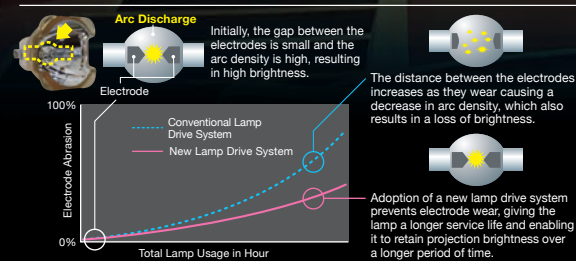

New Lamp Drive System

Up until now, the electrodes in the lamp deteriorated more quickly when using the projector for long periods of time, resulting in a loss of brightness. These projectors incorporate an optical design that optimizes lamp operation to realize a lamp drive that makes it possible to stabilize the shape of the electrode during long-term use. As a result, the maximum lamp service life is obtained for every projection mode and loss in projection brightness is extended over a longer period of time.

Quick Lens Change

The top cover has a cut-out around the lens. This advanced feature enables the lens to be changed without removing the entire top cover.