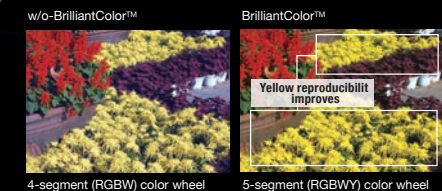

The New WD3300U and XD3200U Comfort Redefined

Large-screen reproduction of high-quality images. Breathtaking and powerful. But image quality is not the only improvement to our large-screen projectors. Mitsubishi Electric's new projectors are designed for easy installation and maintenance, superior operability and a comfortable viewing experience. Welcome to the future of high-lumen projectors.

New **WD3300U** 4000 lm WXGA
XD3200U 4500 lm XGA

Operation simplified with Mitsubishi Electric's user-friendly design

Low Maintenance & High Durability

New Color Wheel System

Dust can easily accumulate on the color wheel sensors of previous models. But the sensor is now mounted in the rotary shaft motor casing, which is almost fully enclosed, making it much less likely for dust to collect on the sensor.

Previous color wheel illustration

New color wheel illustration

Filter free

DLP™ projectors are structurally airtight, therefore an intake filter is unneeded, eliminating filter changing and lowering costs.

Long 4000hr Lamp Life

The WD3300U/XD3200U has a lamp temperature controlling system that enables a lamp life of up to 4000hours.*1 Long-life lamps make dramatic reductions in overall cost of ownership by reducing the frequency of lamp replacement.

Side Access Lamp & Center Lens Designs

The lamp can be accessed from the side of the projector, simplifying the replacement process, as the projector does not have to be turned around when sitting on a shelf or turned over when suspended from the ceiling. The center-set lens design makes set-up easy since the projector lens need only to be aligned with the center of the screen.

New Lamp Drive System