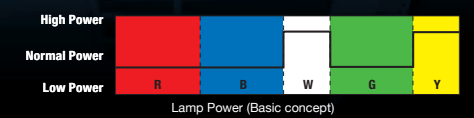

• Lamp Power Modulation
Presentation Mode (for high brightness)
Light intensity increases for the white and yellow segments of the color wheel, giving greater emphasis to bright colors in more vivid tones.

• Auto Mode (for color reproduction)
Light intensity increases for the RGB segment on the color wheel, ensuring ample brightness while screening brilliant colors.