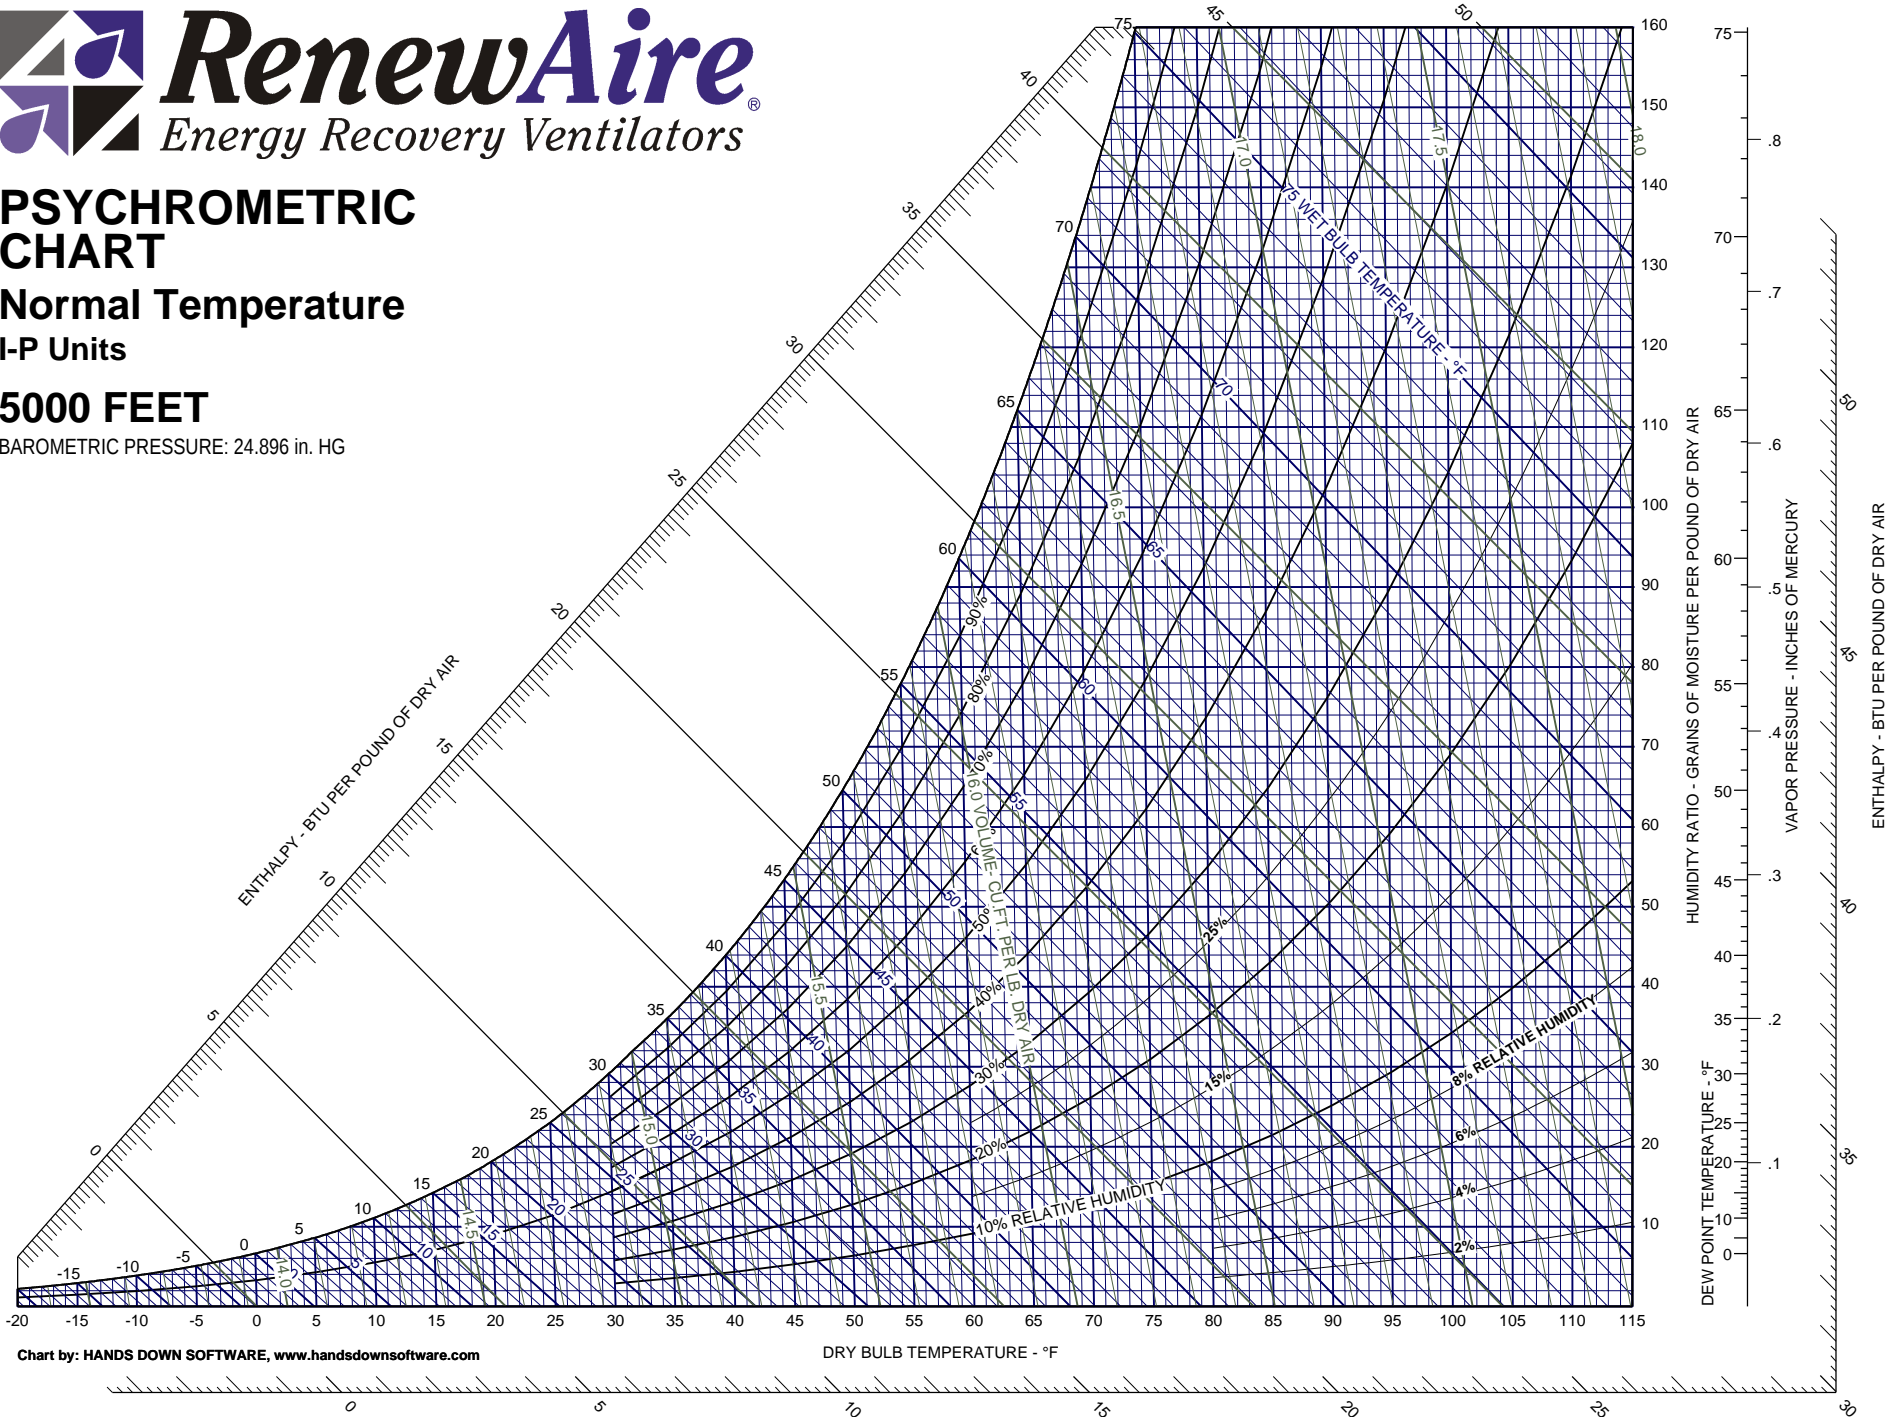

PSYCHROMETRIC CHART

Normal Temperature
I-P Units

5000 FEET

BAROMETRIC PRESSURE: 24.896 in. HG

Chart by: HANDS DOWN SOFTWARE, www.handsdownsoftware.com