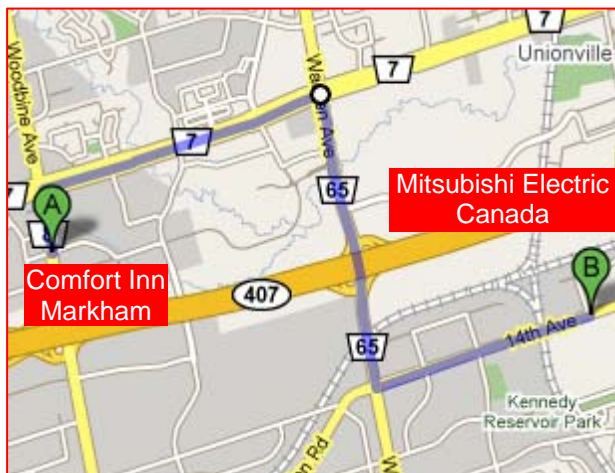

Should Holiday Inn Markham or Comfort Inn Markham become unavailable, here are few other choices in the area that you can consider at regular rate:

Hilton Suites Hotel
8500 Warden Avenue
Markham, ON L6G 1A5
(905) 470-8500

Monte Carlo Inn Markham
8900 Woodbine Avenue
Markham, ON L3R 5K6
(905) 513-8100

Directions

From: Holiday Inn Markham
 To: Mitsubishi Electric Canada Markham Training Center

- A.** Starting at **7095 Woodbine Avenue, Markham, ON L3R 1A3**
1. Turn **LEFT** to go **NORTH** on **Woodbine Ave** – Travel 1.0 km
 2. Take the 3rd **RIGHT** at **Esna Park Drive** – Travel 0.9 km
 3. Turn **LEFT** at **Alden Road** – Travel 1.4 km
 4. Continue on **14th Avenue** – Travel 1.6 km
- B.** Arrive at **Mitsubishi Electric Canada, 4299 14th Avenue, Markham, ON L3R 0J2**

From: Comfort Inn Markham
 To: Mitsubishi Electric Canada Markham Training Center

- A.** Starting at **8330 Woodbine Avenue, Markham, ON L3R 2N8**
1. Turn **LEFT** to go **NORTH** on **Woodbine Ave** – Travel 0.4 km
 2. Turn **RIGHT** at **Hwy-7** – Travel 2.0 km
 3. Turn **RIGHT** at **Warden Avenue** – Travel 2.0 km
 4. Turn **LEFT** at **14th Avenue** – Travel 1.4 km
- B.** Arrive at **Mitsubishi Electric Canada, 4299 14th Avenue, Markham, ON L3R 0J2**