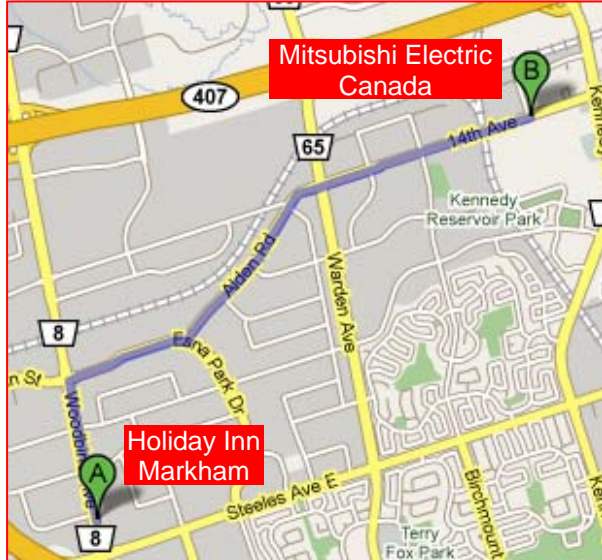

Should Holiday Inn Markham or Comfort Inn Markham become unavailable, here are few other choices in the area that you can consider at regular rate:

Hilton Suites Hotel
8500 Warden Avenue
Markham, ON L6G 1A5
(905) 470-8500

Monte Carlo Inn Markham
8900 Woodbine Avenue
Markham, ON L3R 5K6
(905) 513-8100

Directions

From: Holiday Inn Markham
 To: Mitsubishi Electric Canada Markham Training Center

- A.** Starting at **7095 Woodbine Avenue, Markham, ON L3R 1A3**
1. Turn **LEFT** to go **NORTH** on **Woodbine Ave** – Travel 1.0 km
 2. Take the 3rd **RIGHT** at **Esna Park Drive** – Travel 0.9 km
 3. Turn **LEFT** at **Alden Road** – Travel 1.4 km
 4. Continue on **14th Avenue** – Travel 1.6 km
- B.** Arrive at **Mitsubishi Electric Canada, 4299 14th Avenue, Markham, ON L3R 0J2**